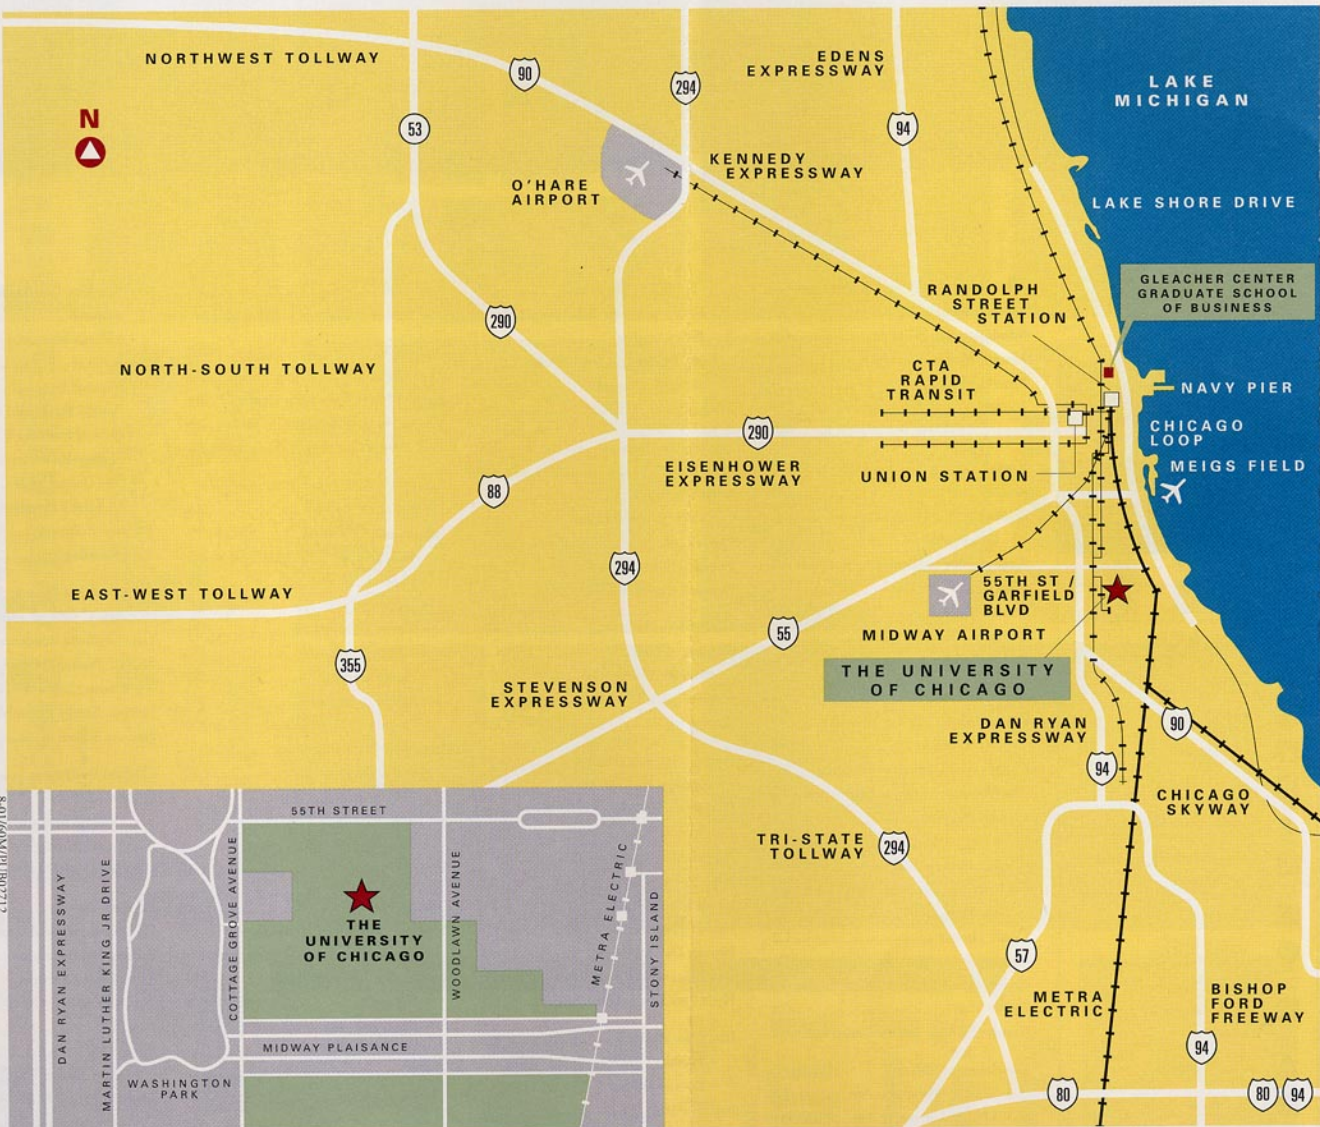

# THE UNIVERSITY OF CHICAGO

The Campus  
How to Get There  
The Neighborhood

View from Hyde Park north to downtown Chicago

8-011606X/11/1802712